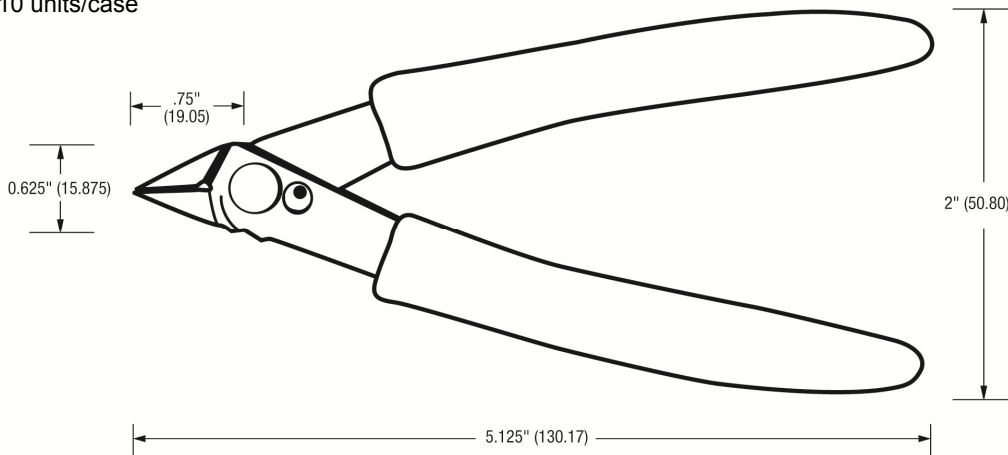

Product Dimensions

170S Platoshear S Cutter

10 units/case